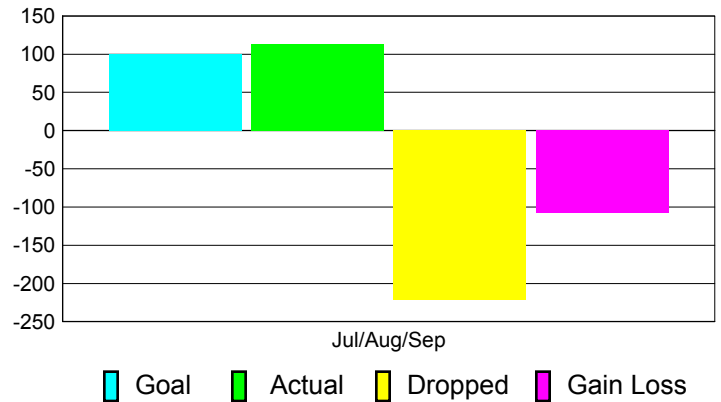

Membership Results 2012-2013

Goal, New, Dropped, Gain/Loss

Comparison of Membership Gain/Loss

Current Year Compared to the Previous Year