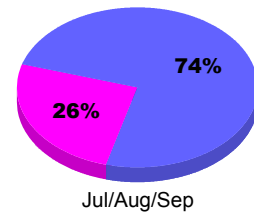

**Membership Results
2012-2013**

**Membership
2011-2012**

Month	Net Memb Goal	Actual New Memb	Actual Dropped Memb	Gain/Loss of Memb	Gain/Loss of Memb
Jul/Aug/Sep	100	113	-221	-108	-9
Totals	100	113	-221	-108	-9

Membership Results 2012-2013

Goal, New, Dropped, Gain/Loss

Comparison of Membership Gain/Loss

Current Year Compared to the Previous Year

Gender Comparison 2012-2013

Jul/Aug/Sep

Male Female