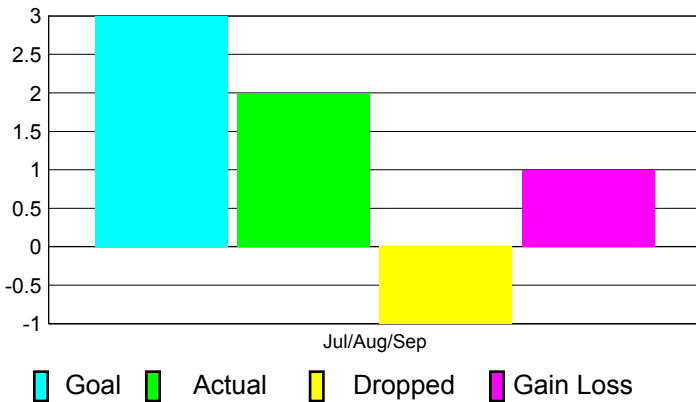

2012-2013 GMT Reports for District (or Undistricted) **District 323 G1**

GMT: **KAMLESH JAIN**

Location: **INDIA**

GMT CA: **6**

CLUBS

**Club Results
2012-2013**

**Clubs
2011-2012**

Month	New Club Goal	Actual New Clubs	Actual Dropped Clubs	Gain/Loss of Clubs	Gain/Loss of Clubs
Jul/Aug/Sep	3	2	-1	1	2
Totals	3	2	-1	1	2

Club Results 2012-2013

Goal, New, Dropped, Gain/Loss

Comparison of Club Gain/Loss

Current Year Compared to the Previous Year

YTD Status Quo Clubs 2012-2013

Status Quo Clubs Compared to Status Quo Members

MEMBERSHIP